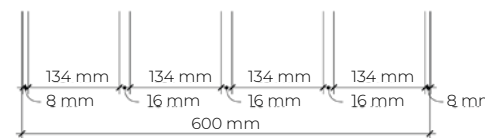

width: 600 mm
height: 600 mm
depth: 44 mm

material:
polyurethane foam