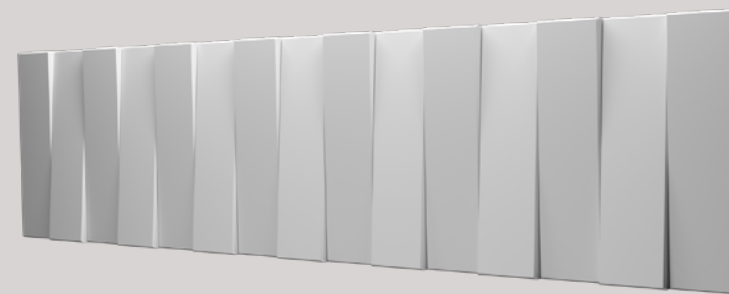

width: 960 mm
height: 240 mm
depth: 20 mm

material:
polyurethane foam