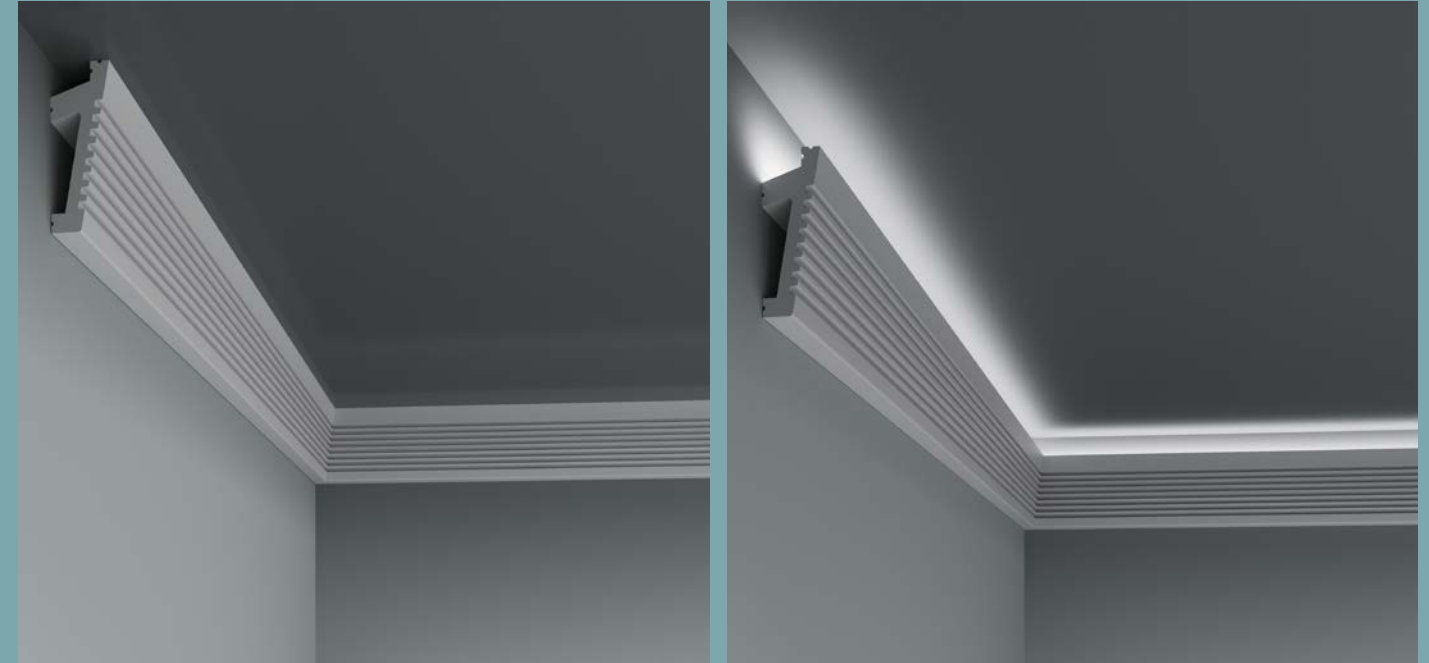

Length 2000 mm
Width 25 mm
Height 70 mm