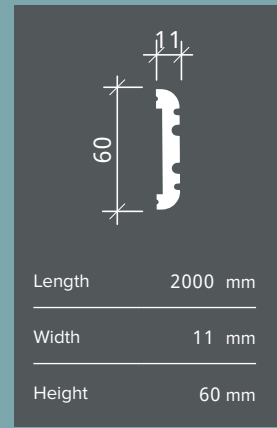

6.50.708*

Length 2000 mm
Width 50 mm
Height 40 mm

6.51.710*

Length 2000 mm
Width 32 mm
Height 56 mm

6.53.703*

Length	2000 mm
Width	34 mm
Height	100 mm

6.53.704*

Length	2000 mm
Width	40 mm
Height	120 mm

6.53.705*

Length 2000 mm
 Width 18 mm
 Height 90 mm

6.53.702*

Length 2000 mm
 Width 25 mm
 Height 70 mm

6.53.701*

Length	2000 mm
Width	31 mm
Height	90 mm

6.50.706

6.51.704

Length 2000 mm
 Width 15 mm
 Height 90 mm

6.51.702

Length 2000 mm
 Width 13 mm
 Height 40 mm

6.51.703

Length 2000 mm
 Width 12 mm
 Height 60 mm

6.53.705

6.51.708

6.51.706

6.51.707

6.51.705

6.51.710*

6.51.710

6.53.701

6.51.710

1.51.701

Length	2000 mm
Width	31 mm
Height	109 mm