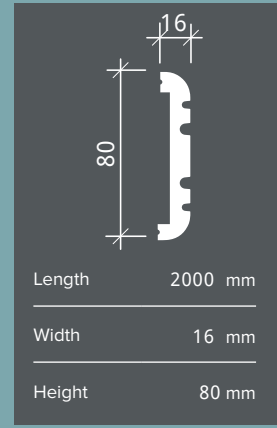

6.50.708*

Length 2000 mm
Width 50 mm
Height 40 mm

6.51.710*

Length 2000 mm
Width 32 mm
Height 56 mm

6.53.703*

Length	2000 mm
Width	34 mm
Height	100 mm

6.53.704*

Length	2000 mm
Width	40 mm
Height	120 mm

6.53.705*

Length 2000 mm
 Width 18 mm
 Height 90 mm

6.53.702*

Length 2000 mm
 Width 25 mm
 Height 70 mm

6.53.701*

Length	2000 mm
Width	31 mm
Height	90 mm

6.50.706

6.51.704

Length 2000 mm
 Width 15 mm
 Height 90 mm

6.51.702

Length 2000 mm
 Width 13 mm
 Height 40 mm

6.51.703

Length 2000 mm
 Width 12 mm
 Height 60 mm

6.53.705

6.51.708

6.51.706

6.51.707

6.51.705

6.51.710*

6.51.710

6.53.701

6.51.710

1.51.701

Length	2000 mm
Width	31 mm
Height	109 mm