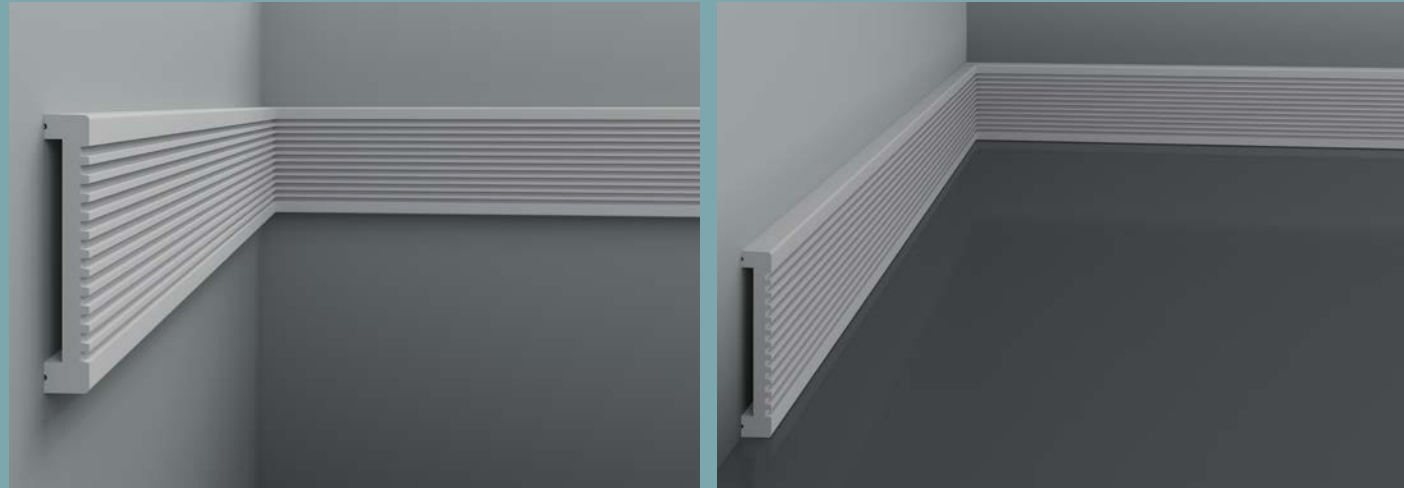

6.51.703

Length 2000 mm
Width 15 mm
Height 90 mm

6.51.702