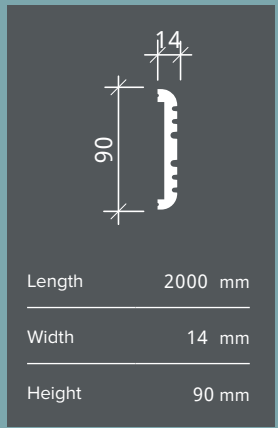

6.53.705*

Length 2000 mm
 Width 18 mm
 Height 90 mm

6.53.702*

Length 2000 mm
 Width 25 mm
 Height 70 mm

6.53.701*

Length	2000 mm
Width	31 mm
Height	90 mm

6.50.706

6.51.704

Length 2000 mm
 Width 15 mm
 Height 90 mm

6.51.702

Length 2000 mm
 Width 13 mm
 Height 40 mm

6.51.703

Length 2000 mm
 Width 12 mm
 Height 60 mm

6.53.705

6.51.708

6.51.706

6.51.707

6.51.705

6.51.710*

6.51.710

6.53.701

6.51.710

1.51.701

Length	2000 mm
Width	31 mm
Height	109 mm

Height	Width	Depth
160 mm	160 mm	73 mm

1.56.707

Height	Width	Depth
447 mm	447 mm	40 mm

1.56.708

Height	Width	Depth
532 mm	532 mm	40 mm

1.56.705

Height	Width	Depth
486 mm	486 mm	42 mm

1.56.710