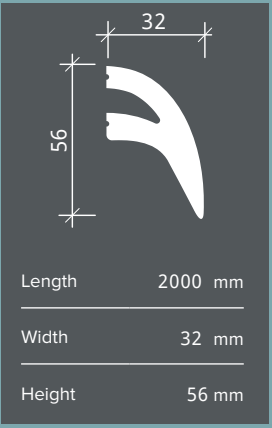

6.53.705*

Length 2000 mm
 Width 18 mm
 Height 90 mm

6.53.702*

Length 2000 mm
 Width 25 mm
 Height 70 mm

6.53.701*

Length	2000 mm
Width	31 mm
Height	90 mm

6.50.706

6.51.704

Length 2000 mm
 Width 15 mm
 Height 90 mm

6.51.702

Length 2000 mm
 Width 13 mm
 Height 40 mm

6.51.703

Length 2000 mm
 Width 12 mm
 Height 60 mm

6.53.705

6.51.708

6.51.706

6.51.707

6.51.705

6.51.710*

6.51.710

6.53.701

6.51.710

1.51.701

Length	2000 mm
Width	31 mm
Height	109 mm

6.53.701*

1.56.701

Height	Width	Depth
515 mm	577 mm	100 mm

1.56.702

Height	Width	Depth
478 mm	478 mm	42 mm

1.56.709

Height	Width	Depth
377 mm	377 mm	40 mm

1.56.703