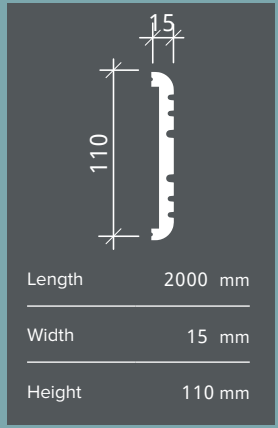

6.53.705*

Length 2000 mm
 Width 18 mm
 Height 90 mm

6.53.702*

Length 2000 mm
 Width 25 mm
 Height 70 mm

6.53.701*

Length	2000 mm
Width	31 mm
Height	90 mm

6.50.706

6.51.704

Length 2000 mm
 Width 15 mm
 Height 90 mm

6.51.702

Length 2000 mm
 Width 13 mm
 Height 40 mm

6.51.703

Length 2000 mm
 Width 12 mm
 Height 60 mm

6.53.705

6.51.708

6.51.706

6.51.707

6.51.705

6.51.710*

6.51.710

6.53.701

6.51.710

1.51.701

Length	2000 mm
Width	31 mm
Height	109 mm

Height	Width	Depth
160 mm	160 mm	73 mm

1.56.707

Height	Width	Depth
447 mm	447 mm	40 mm

1.56.708

Height	Width	Depth
532 mm	532 mm	40 mm

1.56.705

Height	Width	Depth
486 mm	486 mm	42 mm

1.56.710