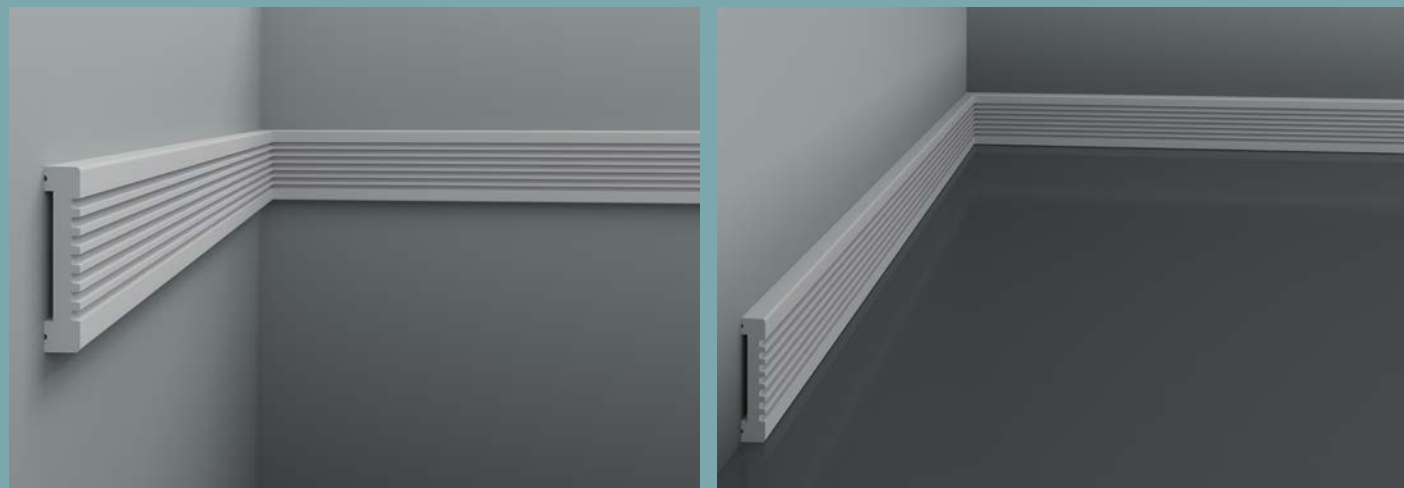

6.51.708

Length 2000 mm
Width 12 mm
Height 60 mm