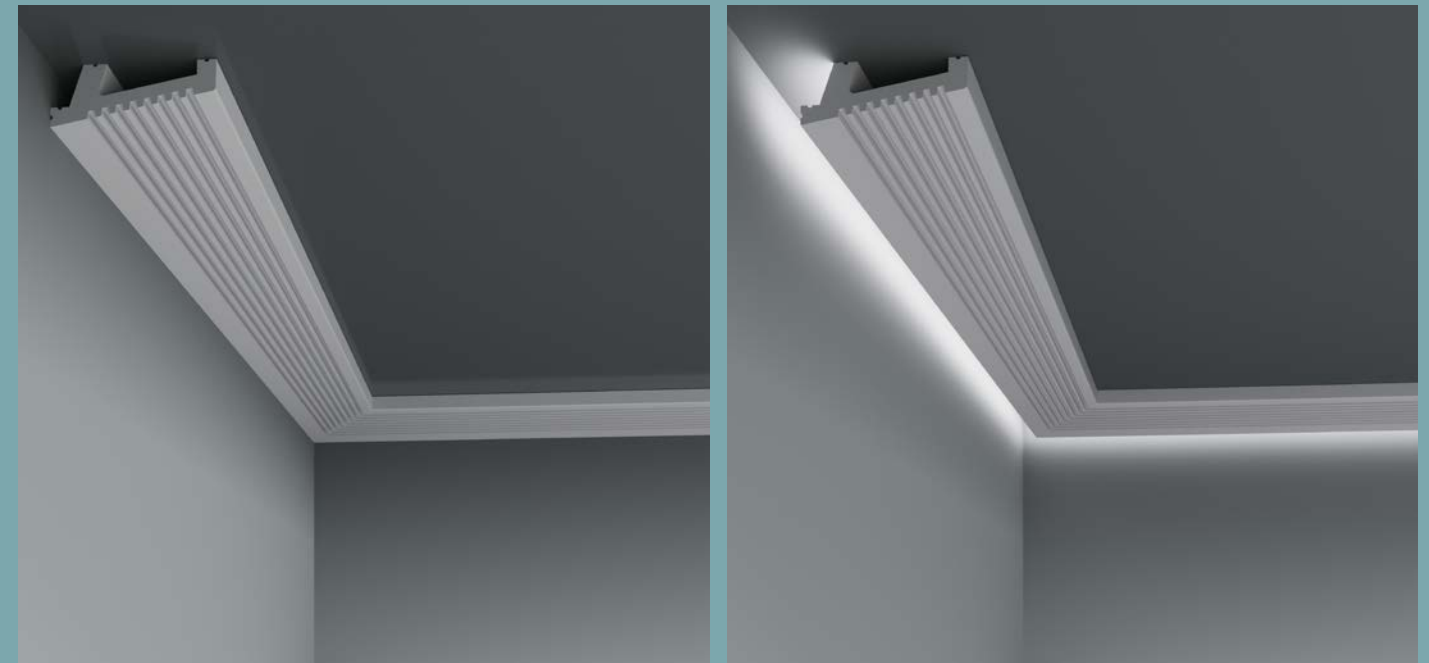

Length 2000 mm
Width 25 mm
Height 70 mm