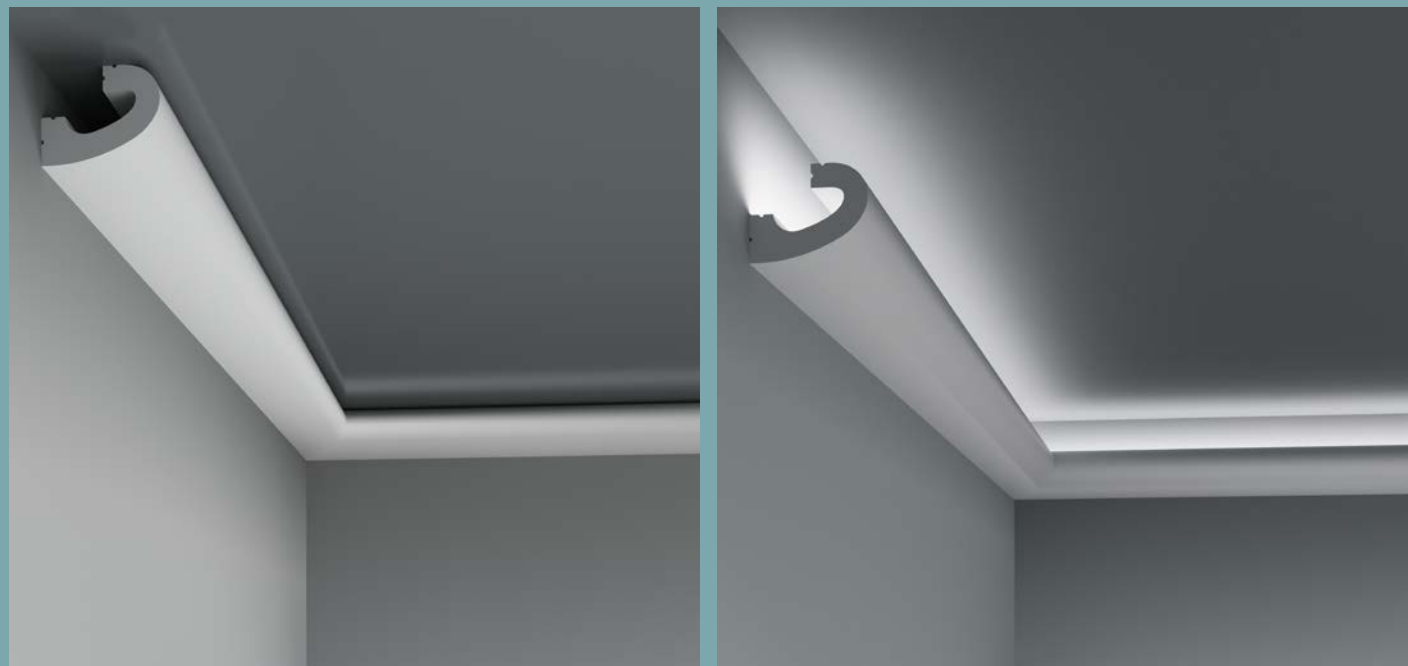

Length 2000 mm
Width 50 mm
Height 40 mm