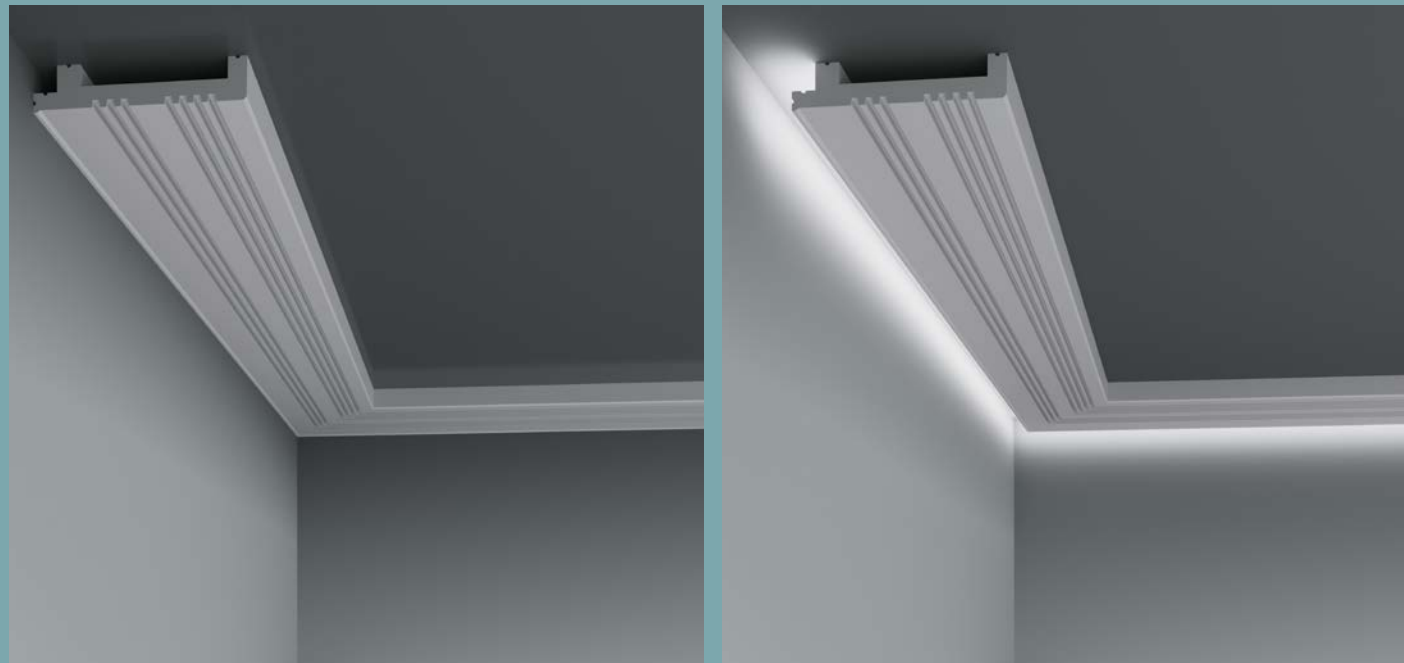

Length 2000 mm
Width 18 mm
Height 90 mm