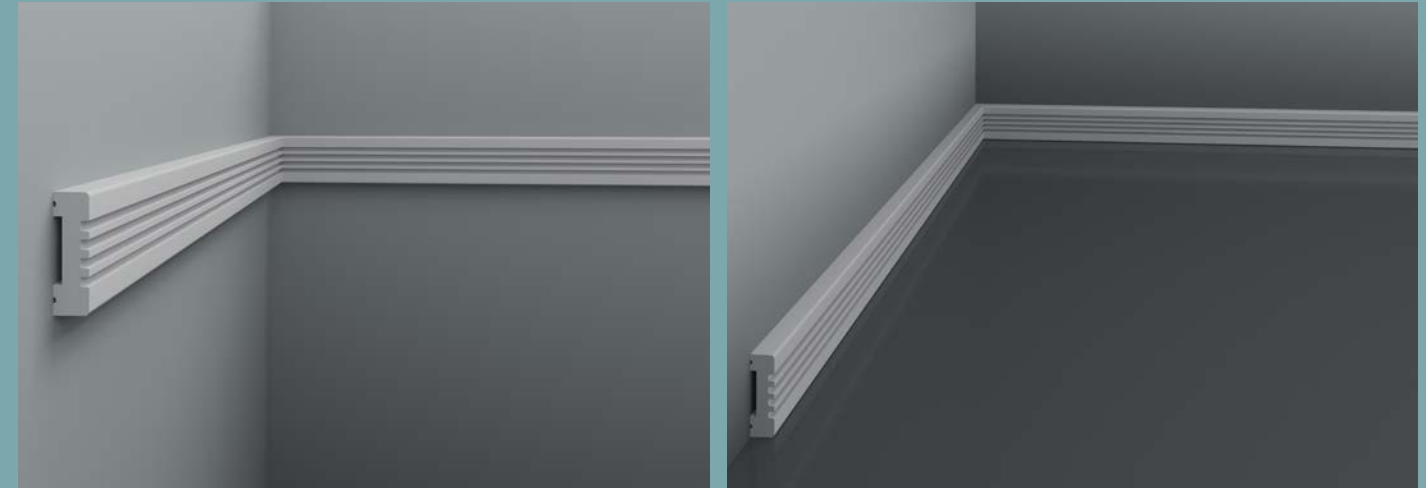

Length 2000 mm
Width 13 mm
Height 40 mm