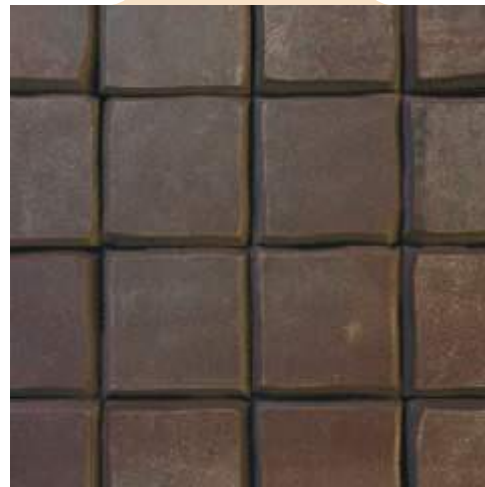

PL_CP_S010