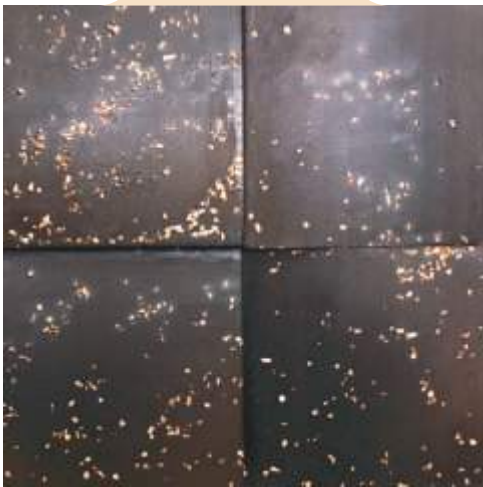

PL_CP_S007