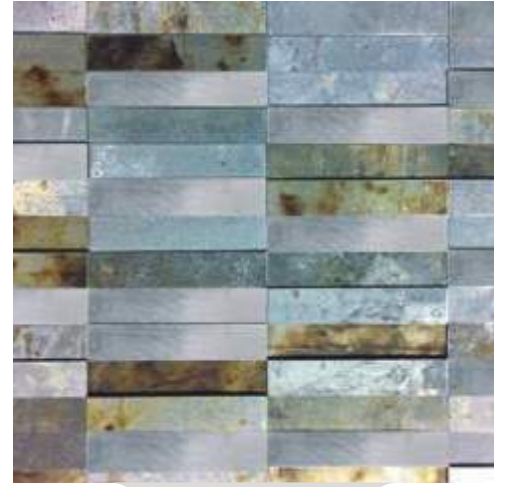

PL.MET-022