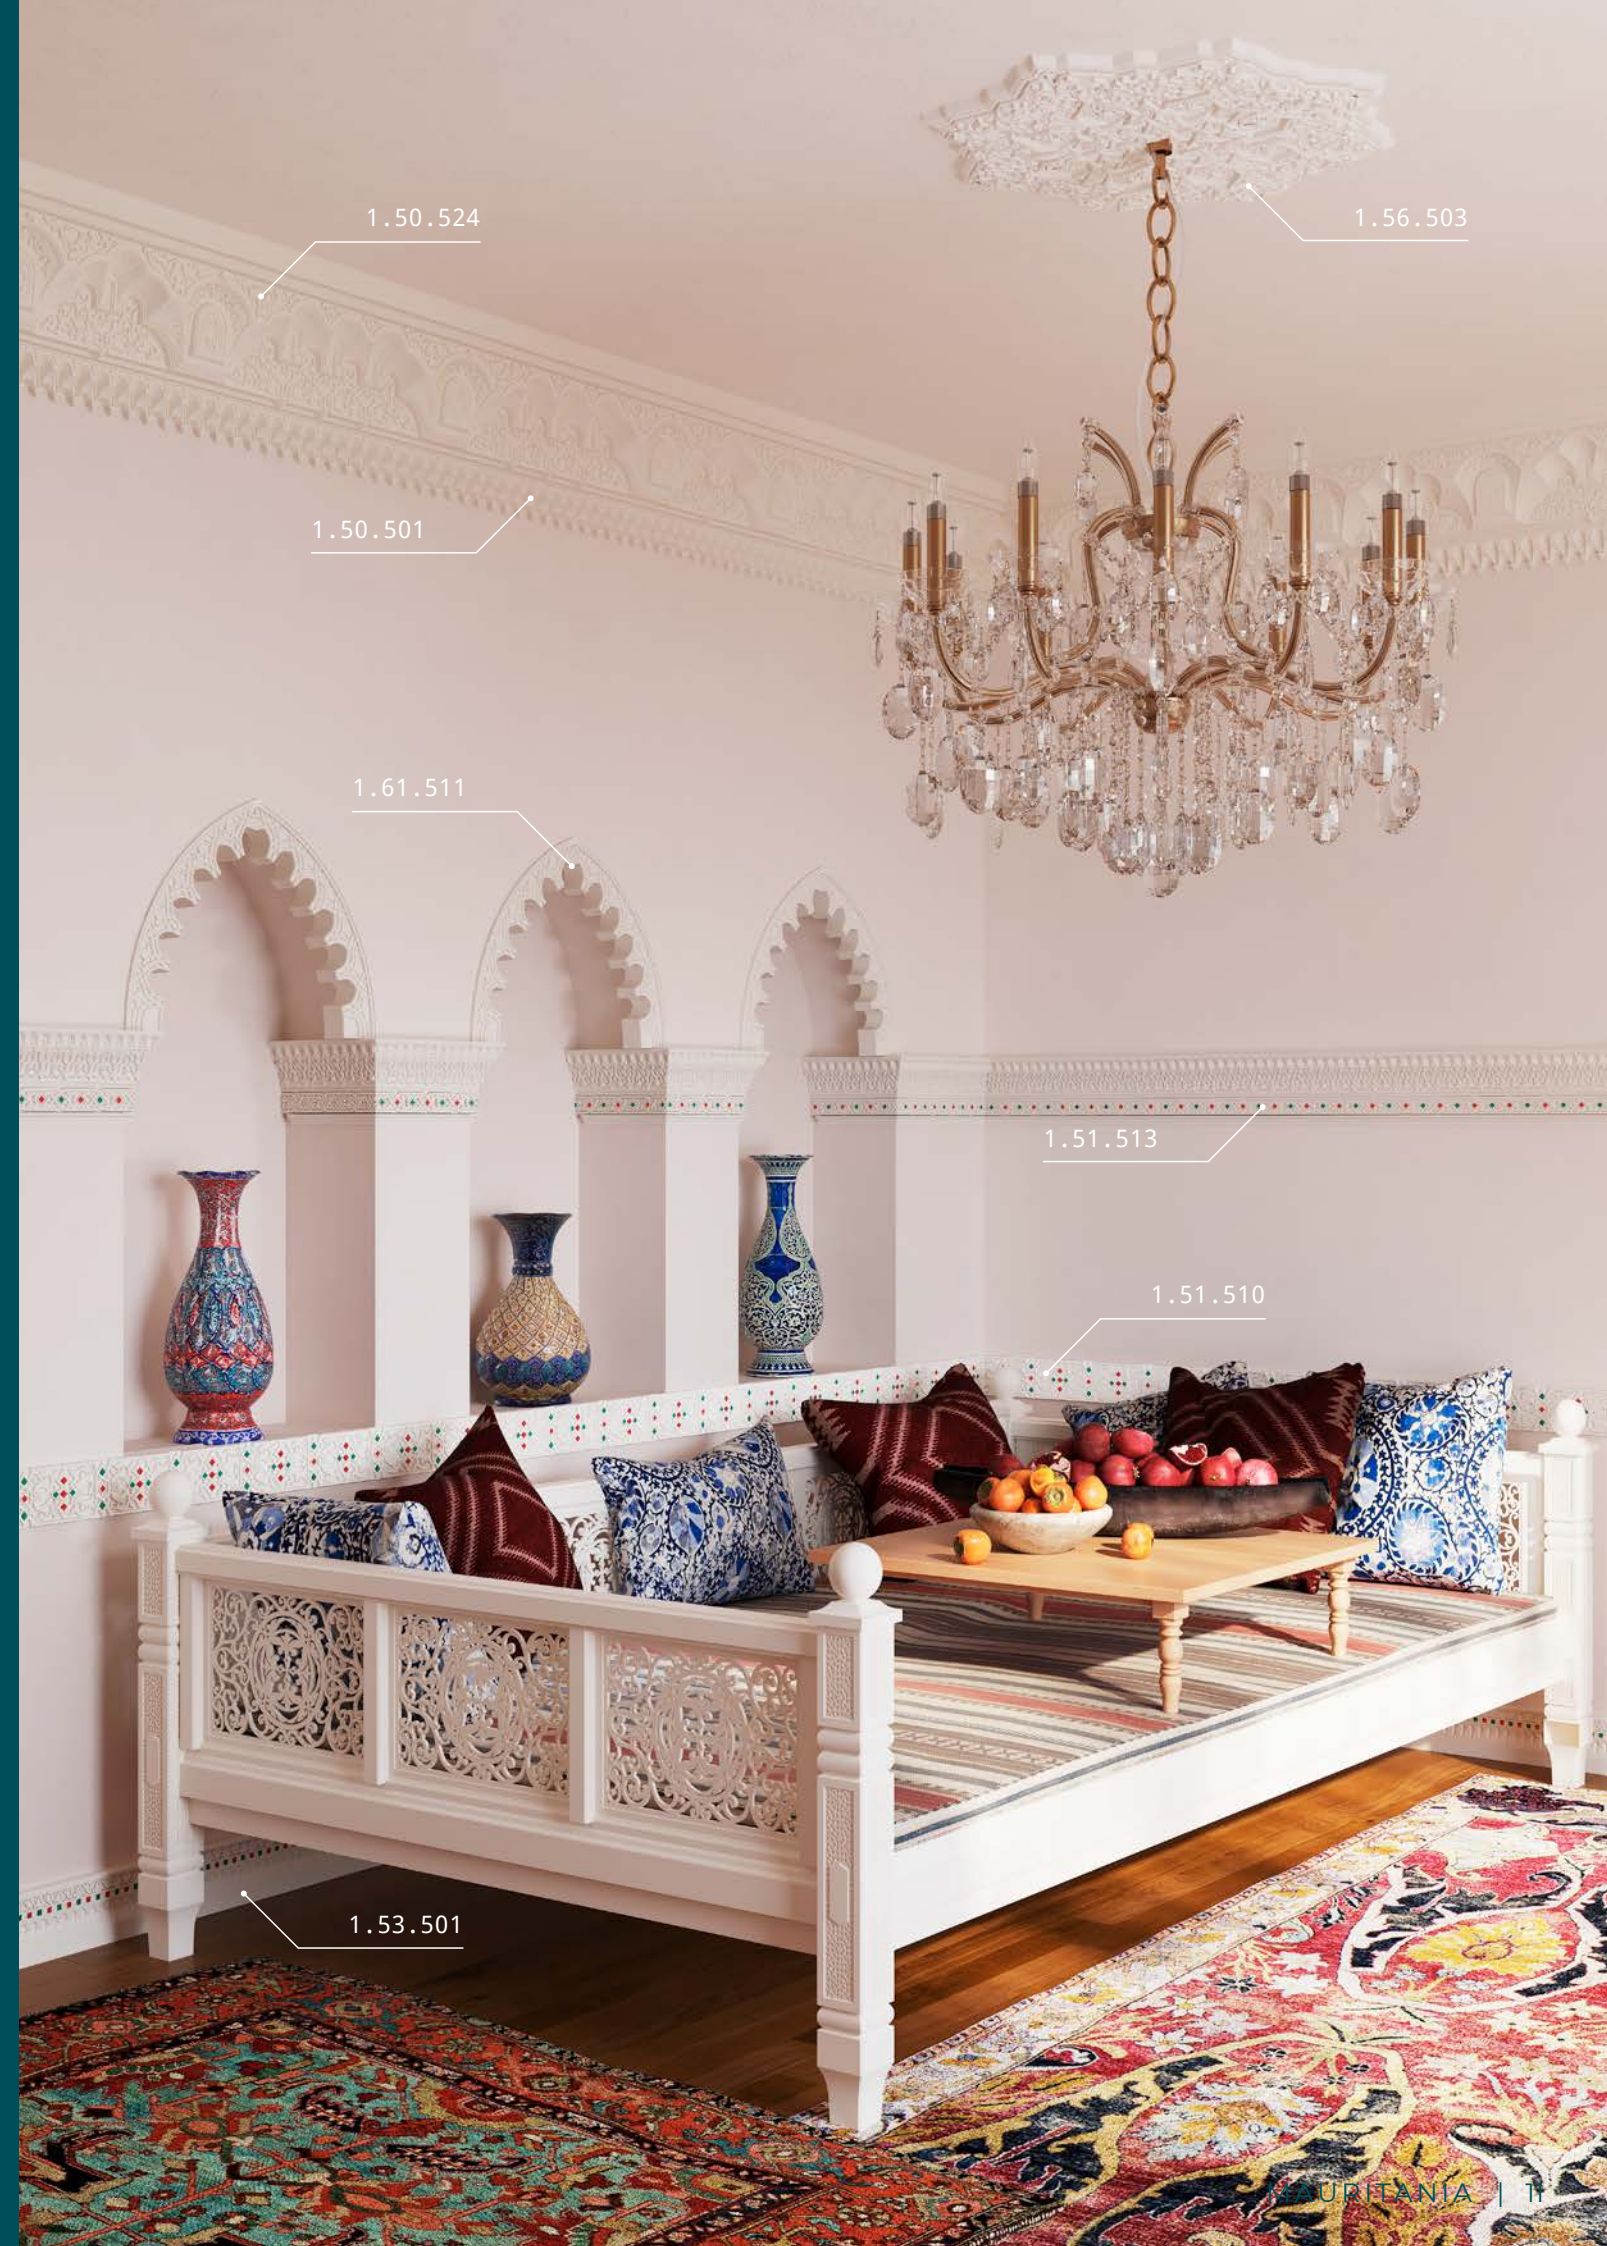

MOULDINGS

The products presented below (1.51.503, 1.51.504, 1.51.510 and 1.53.501) have special ornament sections, where it is easily possible to add standard mosaic tesserae of 10×10 mm into already painted artwork.