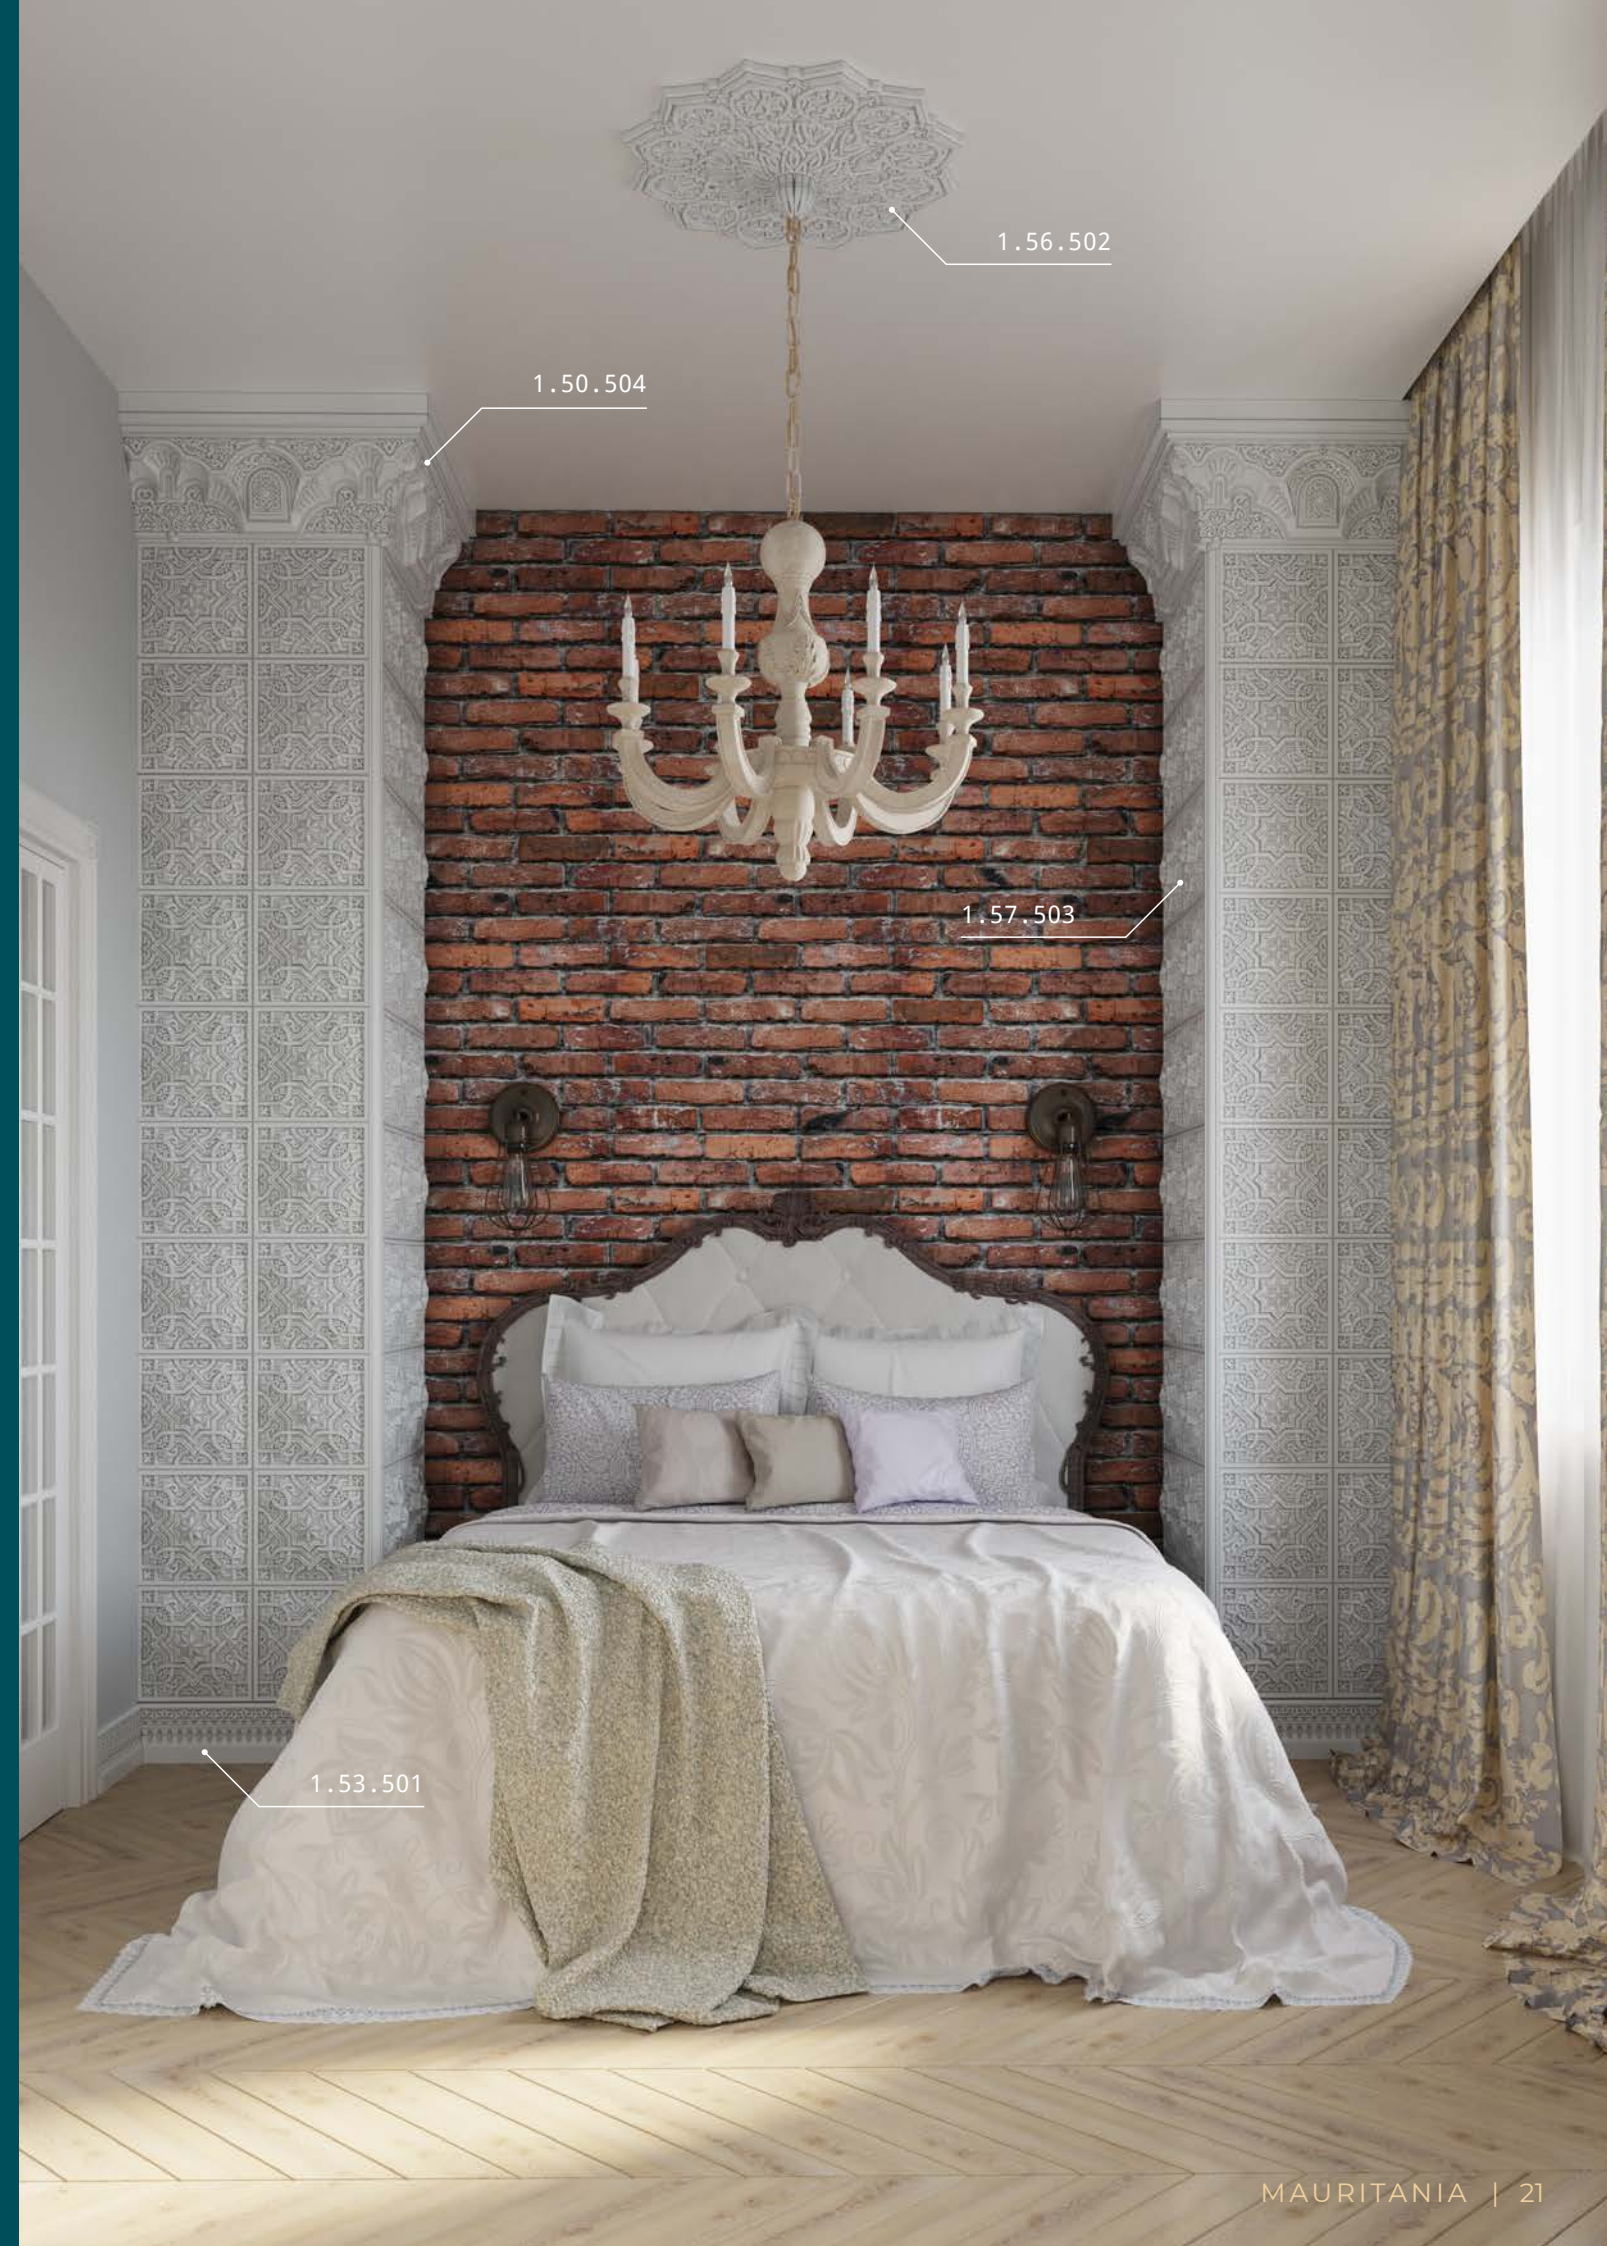

CEILING ROSES

Rose 1.56.502

Diameter 596 mm
Width 50 mm

Rose 1.56.501

Diameter 320 mm
Width 58 mm

Ornament 1.60.501

Height 166 mm
Depth 20 mm
Width 172 mm

WALL PANELS

Decorative panel 1.59.501

Height	400 mm
Depth	52 mm
Width	350 mm

Decorative panel 1.59.503

Height	500 mm
Depth	60 mm
Width	500 mm

Ornament 1.60.503

Height	92 mm
Depth	28 mm
Width	92 mm

1.59.501

1.51.513