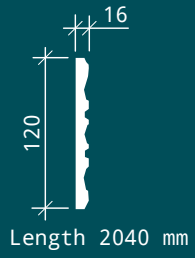

Moulding 1.51.510