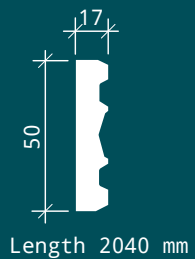

Moulding 1.51.504