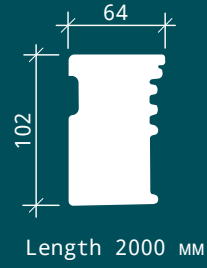

Arched flexible element 1.61.511

Moulding 1.51.513

Baseboard 1.53.501

CEILING ROSES

Rose 1.56.503

Diameter 912 mm
Width 42 mm

Flexible rose 1.56.511

Diameter 86 mm
Width 84 mm

CEILING ROSES

Rose 1.56.502

Diameter 596 mm
Width 50 mm

Rose 1.56.501

Diameter 320 mm
Width 58 mm

Ornament 1.60.501

Height 166 mm
Depth 20 mm
Width 172 mm

WALL PANELS

Decorative panel 1.59.501

Height	400 mm
Depth	52 mm
Width	350 mm

Decorative panel 1.59.503

Height	500 mm
Depth	60 mm
Width	500 mm

Ornament 1.60.503

Height	92 mm
Depth	28 mm
Width	92 mm

1.59.501

1.51.513

Height	208 mm
Depth	24 mm
Width	250 mm

1.57.501

1.57.504

1.57.503

1.57.502

Collection creators
**Anton Lyubarev and
Elena Lyubareva**

gauiddecor.eu

MATERIO