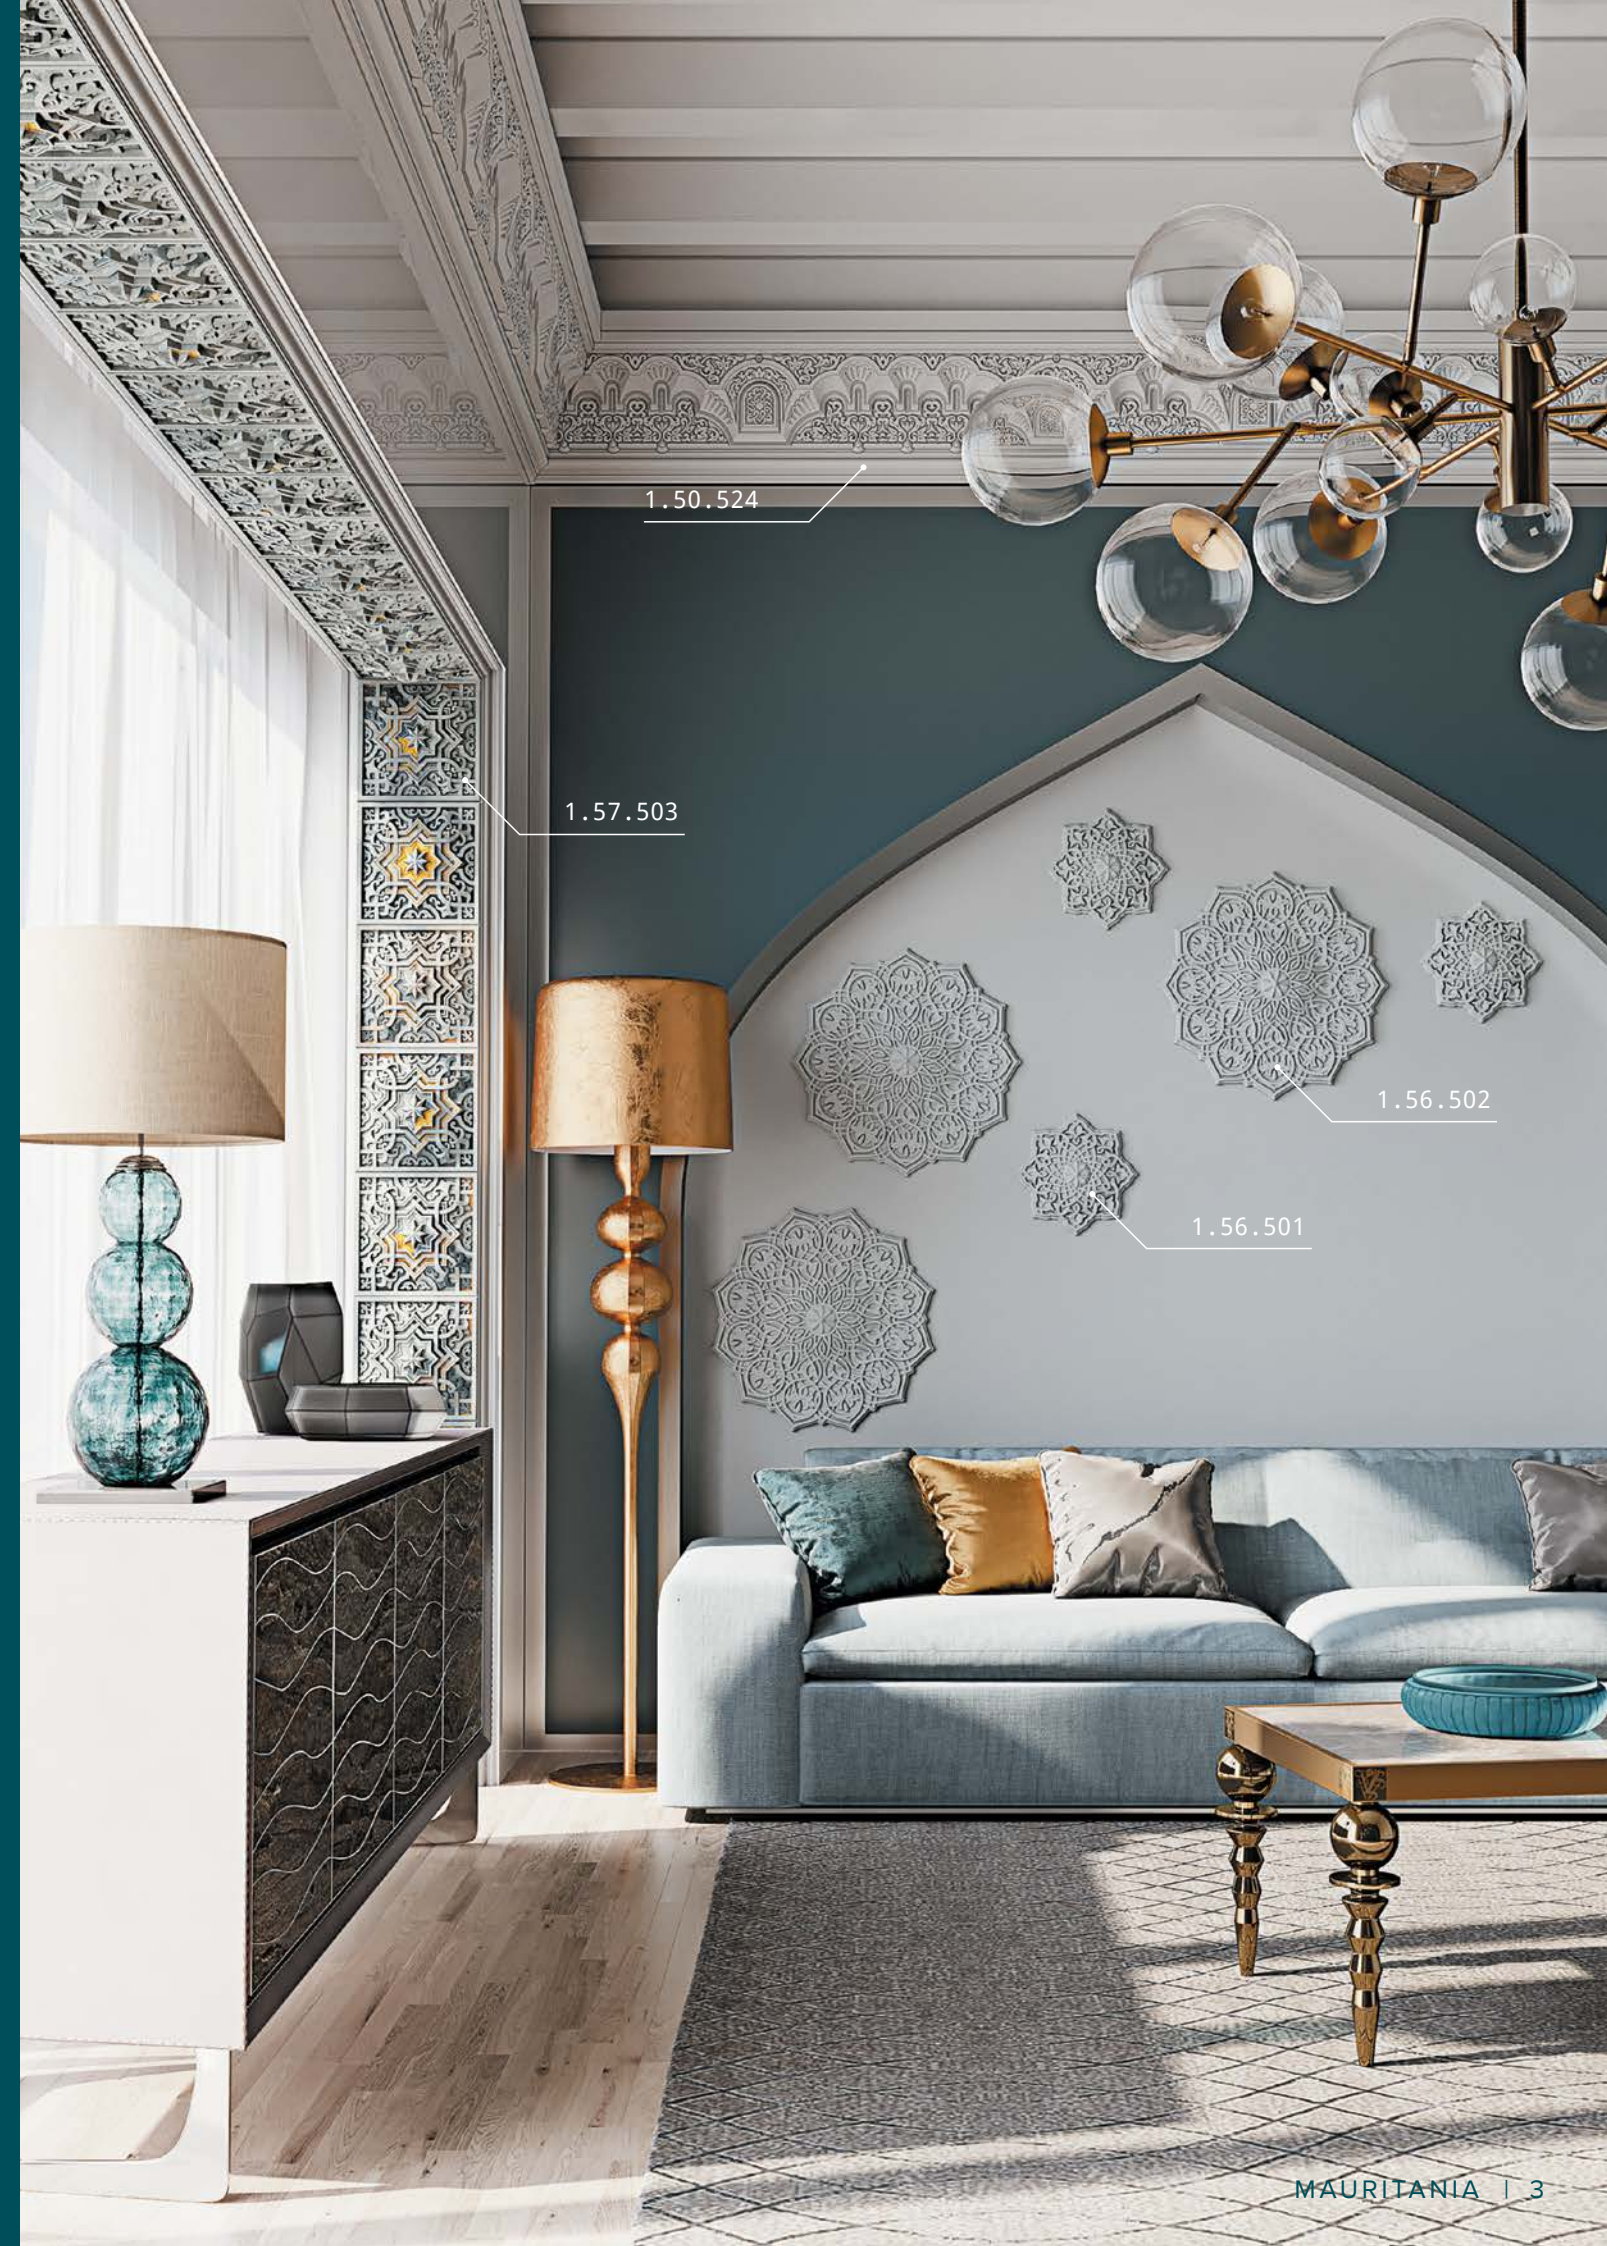

The whole sophistication, refinement and authenticity of Oriental aesthetics have been translated into the decor collection called «Mauritania» by Evroplast, created by designers Anton Lyubarev and Elena Lyubareva. Exquisite trceries have become intertwined to create scenic paintings, enriching the space with a magical atmosphere of the Arabian Nights.

The collection includes cornices, mouldings and baseboards, as well as wall panels with rich ornaments. The elegant and delicate patterns of the collection resemble traditional gypsum carvings — a unique ancient form of Central Asian artistical handicraft.

Mauritania is distinguished by its integrity, so all its elements are combined with each other and help to create a truly special interior with an individual character.