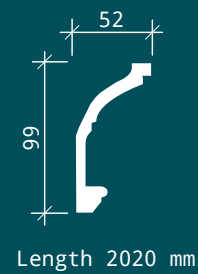

Cornice 1.50.501