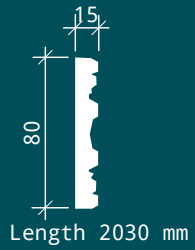

Moulding 1.51.503