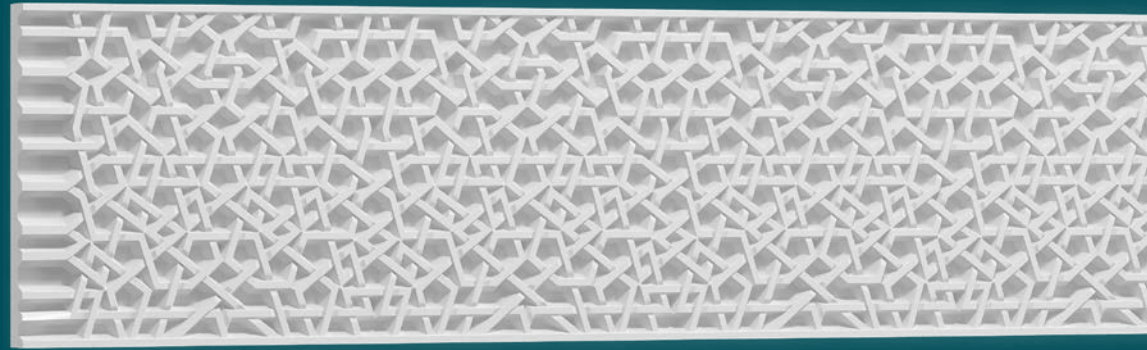

MOULDINGS

Moulding 1.51.518