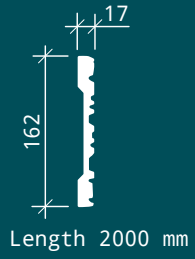

Moulding 1.51.501