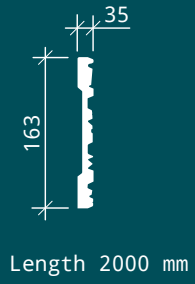

MOULDINGS

Moulding 1.51.502