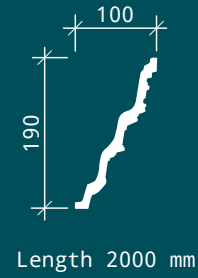

Cornice 1.50.502