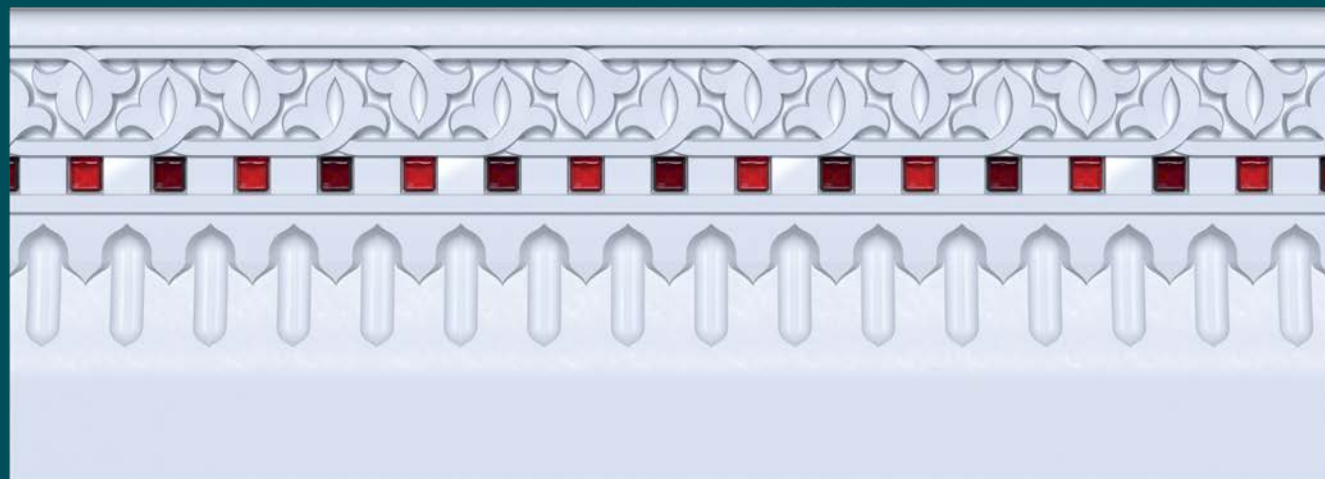

MOULDINGS

Moulding 1.51.502

Moulding 1.51.501

Moulding 1.51.510

Moulding 1.51.503

Moulding 1.51.504

MOULDINGS

The products presented below (1.51.503, 1.51.504, 1.51.510 and 1.53.501) have special ornament sections, where it is easily possible to add standard mosaic tesserae of 10×10 mm into already painted artwork.