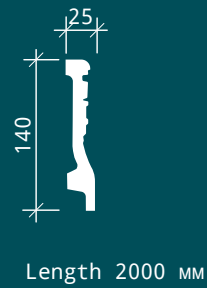

Arched flexible element 1.61.511

Moulding 1.51.513

Baseboard 1.53.501

CEILING ROSES

Rose 1.56.503

Diameter 912 mm
Width 42 mm

Flexible rose 1.56.511

Diameter 86 mm
Width 84 mm

CEILING ROSES

Rose 1.56.502

Diameter 596 mm
Width 50 mm

Rose 1.56.501

Diameter 320 mm
Width 58 mm

Ornament 1.60.501

Height 166 mm
Depth 20 mm
Width 172 mm

WALL PANELS

Decorative panel 1.59.501

Height	400 mm
Depth	52 mm
Width	350 mm

Decorative panel 1.59.503

Height	500 mm
Depth	60 mm
Width	500 mm

Ornament 1.60.503

Height	92 mm
Depth	28 mm
Width	92 mm

1.59.501

1.51.513

Height	208 mm
Depth	24 mm
Width	250 mm

1.57.501

1.57.504

1.57.503

1.57.502

Collection creators
**Anton Lyubarev and
Elena Lyubareva**

gauiddecor.eu

MATERIO