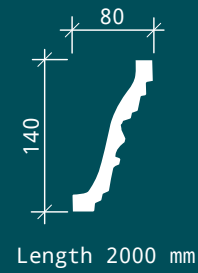

Cornice 1.50.503