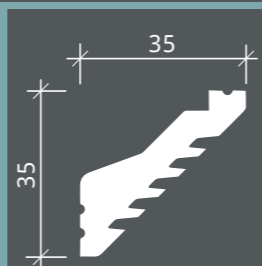

### BASEBOARDS

---

6.53.703	28
6.53.704	28
6.53.705	30
6.53.702	30
6.53.701	32

### CEILING ROSES

---

1.56.701	34
1.56.702	34
1.56.709	34
1.56.703	34
1.56.707	36
1.56.708	36
1.56.705	36
1.56.710	36

6.50.701 | 6.50.711\* 

Length 2000 mm  
Width 35 mm  
Height 35 mm

6.50.702 | 6.50.712\* 

Length 2000 mm  
Width 46 mm  
Height 78 mm

6.50.701

6.50.711

6.50.711

6.50.702

6.50.712

6.50.702

6.50.712

6.50.704 | 6.50.714\* 

Length 2000 mm  
Width 63 mm  
Height 103 mm

6.50.703 | 6.50.713\* 

Length 2000 mm  
Width 50 mm  
Height 50 mm

6.50.704

6.50.714

6.50.704

6.50.714