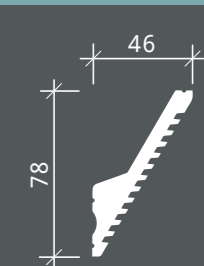

### CEILING ROSES

---

1.56.701	34
1.56.702	34
1.56.709	34
1.56.703	34
1.56.707	36
1.56.708	36
1.56.705	36
1.56.710	36

6.50.701 | 6.50.711\* 

Length 2000 mm  
Width 35 mm  
Height 35 mm

6.50.702 | 6.50.712\* 

Length 2000 mm  
Width 46 mm  
Height 78 mm

6.50.701

6.50.711

6.50.711

6.50.702

6.50.712

6.50.702

6.50.712

6.50.704 | 6.50.714\* 

Length 2000 mm  
Width 63 mm  
Height 103 mm

6.50.703 | 6.50.713\* 

Length 2000 mm  
Width 50 mm  
Height 50 mm

6.50.704

6.50.714

6.50.704

6.50.714

6.50.703

6.50.713

6.50.713

6.50.705 | 6.50.715\* 

Length 2000 mm  
Width 64 mm  
Height 64 mm

6.50.705

6.50.715

6.50.715