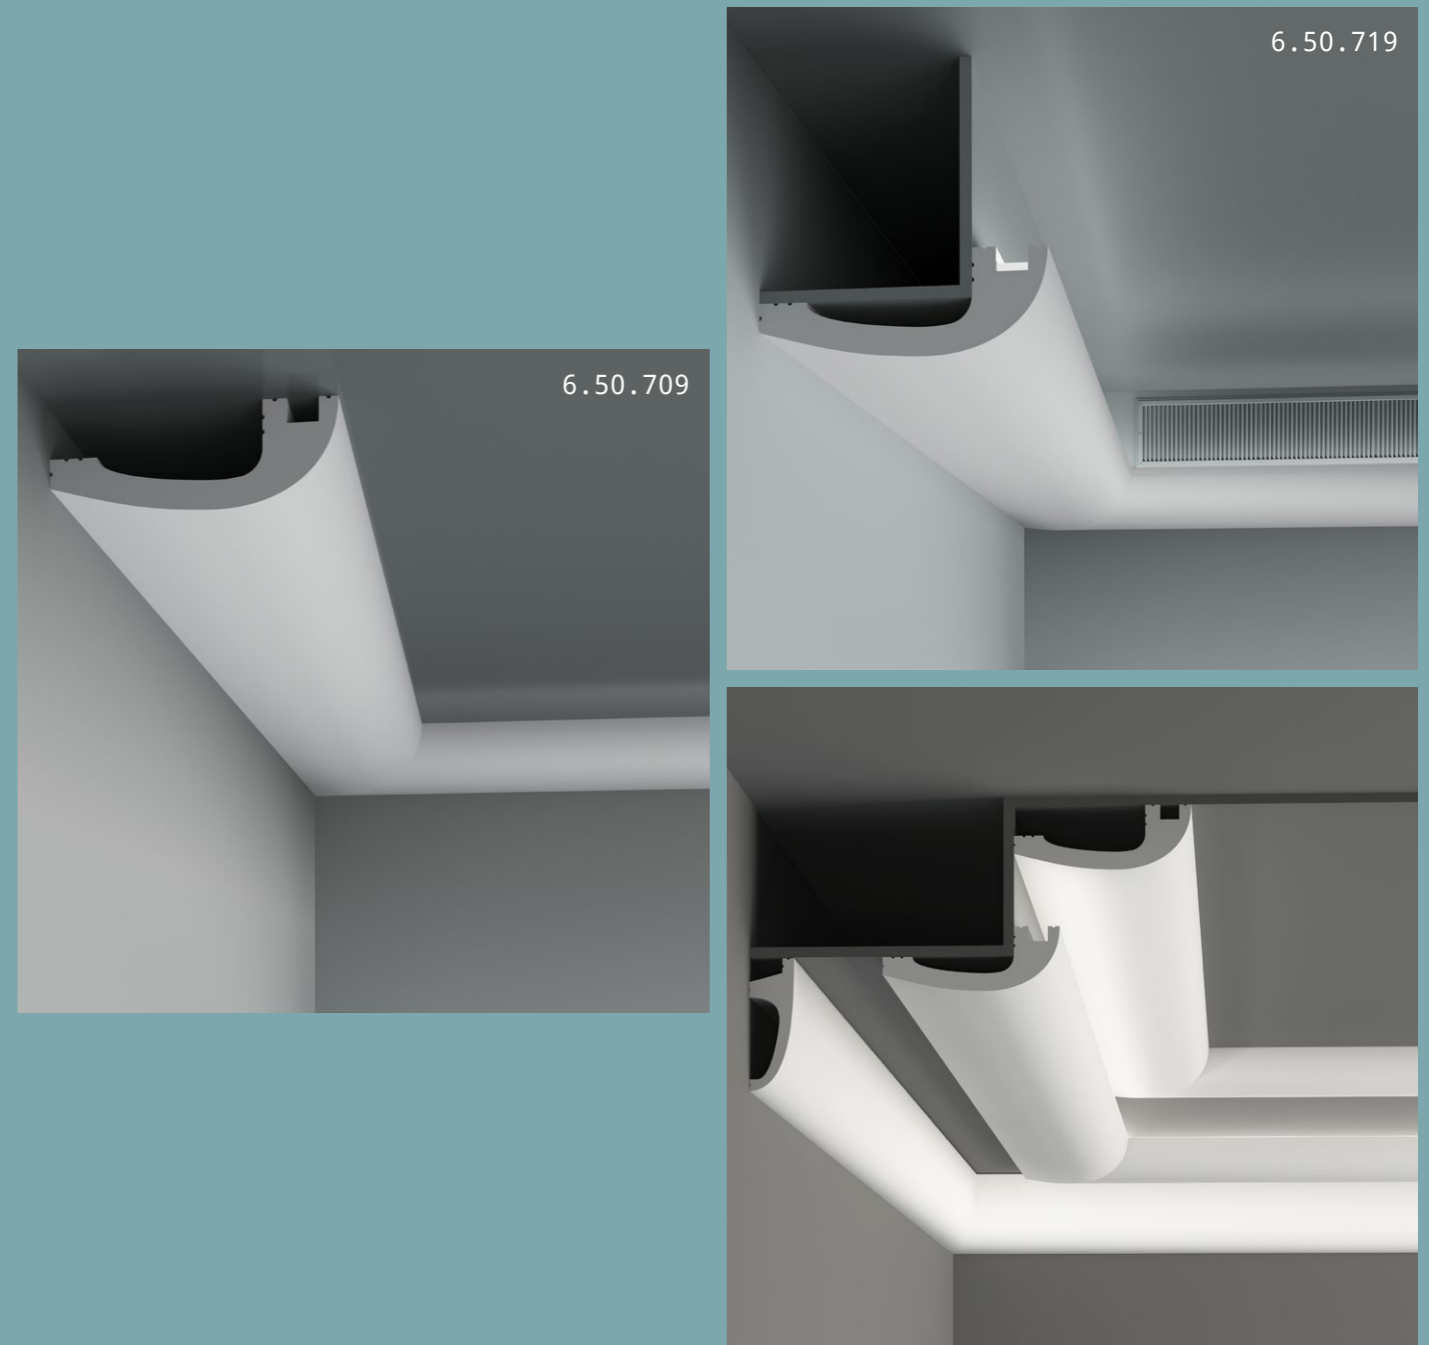

6.50.706 | 6.50.716\* 

Length 2000 mm  
Width 78 mm  
Height 129 mm

6.50.706

6.50.706

6.50.716

6.50.716

1.50.710

Length	2000 mm
Width	250 mm
Height	100 mm

6.50.709 | 6.50.719\* 

Length	2000 mm
Width	120 mm
Height	43 mm

6.50.708

Length	2000 mm
Width	50 mm
Height	40 mm

6.51.710\* 

Length	2000 mm
Depth детали	35 mm
Height	55 mm

6.53.703

Length 2000 mm  
Width 35 mm  
Height 100 mm