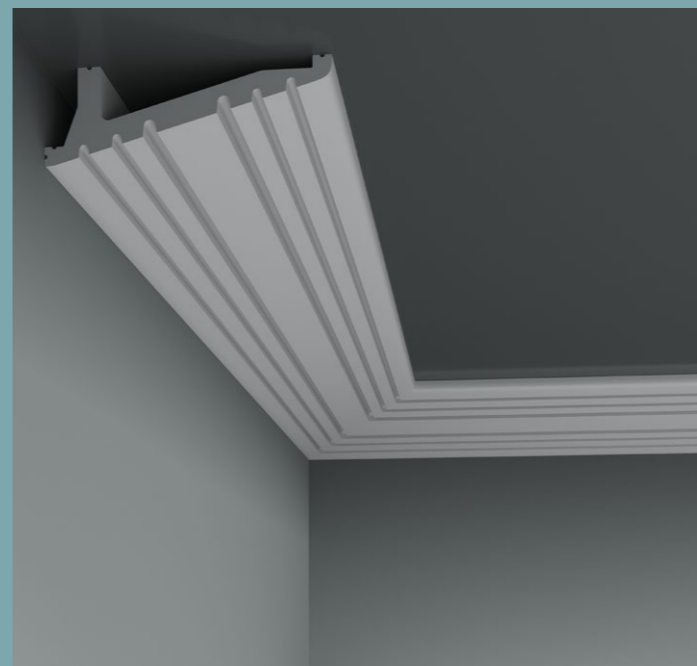

6.53.703

Length 2000 mm
Width 35 mm
Height 100 mm

6.53.704

Length 2000 mm
Width 40 mm
Height 120 mm