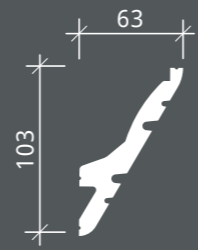

### CEILING ROSES

---

1.56.701	34
1.56.702	34
1.56.709	34
1.56.703	34
1.56.707	36
1.56.708	36
1.56.705	36
1.56.710	36

6.50.701 | 6.50.711\* 

Length 2000 mm  
Width 35 mm  
Height 35 mm

6.50.702 | 6.50.712\* 

Length 2000 mm  
Width 46 mm  
Height 78 mm

6.50.701

6.50.711

6.50.711

6.50.702

6.50.712

6.50.702

6.50.712

6.50.704 | 6.50.714\* 

Length 2000 mm  
Width 63 mm  
Height 103 mm

6.50.703 | 6.50.713\* 

Length 2000 mm  
Width 50 mm  
Height 50 mm

6.50.704

6.50.714

6.50.704

6.50.714

6.50.703

6.50.713

6.50.713

6.50.705 | 6.50.715\* 

Length 2000 mm  
Width 64 mm  
Height 64 mm

6.50.705

6.50.715

6.50.715