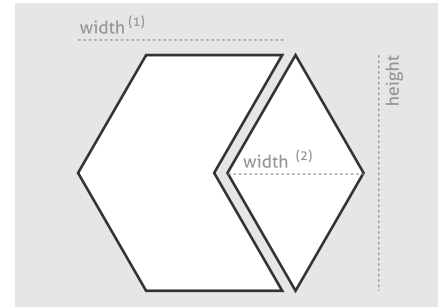

120 pieces

XL

85 pieces

ORIGAMI Panels

REF:

PL.WA-F01

SIZES	width ⁽¹⁾ (mm)	width ⁽²⁾ (mm)	height (mm)
S	43	29	50
M	61	40	70
L	78	52	90
XL	95	64	110

SIZE